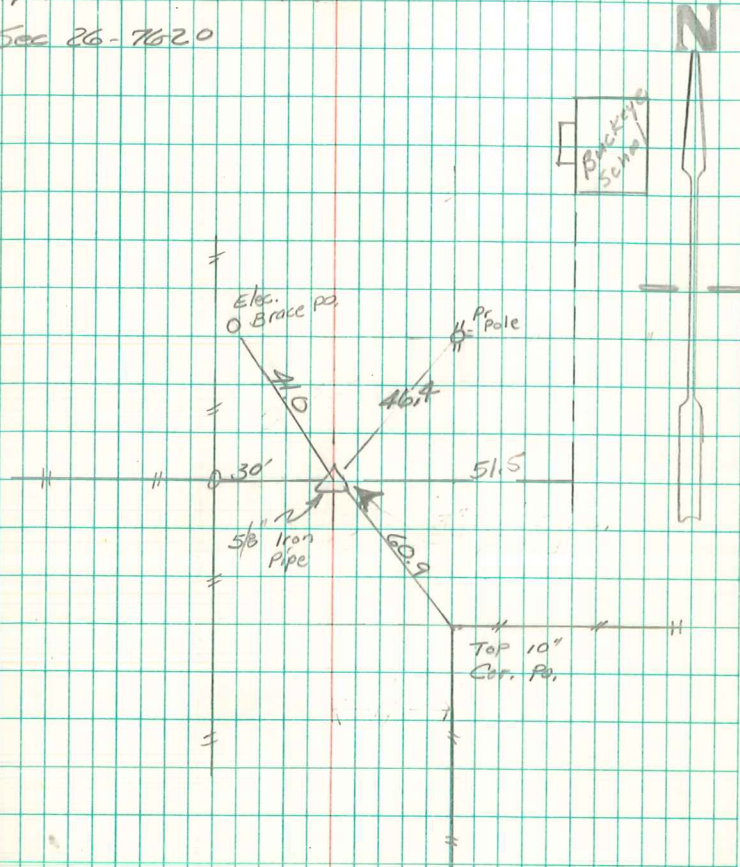

NW Corner NE⁴ NW¹
Sec 26-7620

Found 2" Alum Pipe
Set 3/4" iron pipe in center.
4/1/1889 Abie Davis