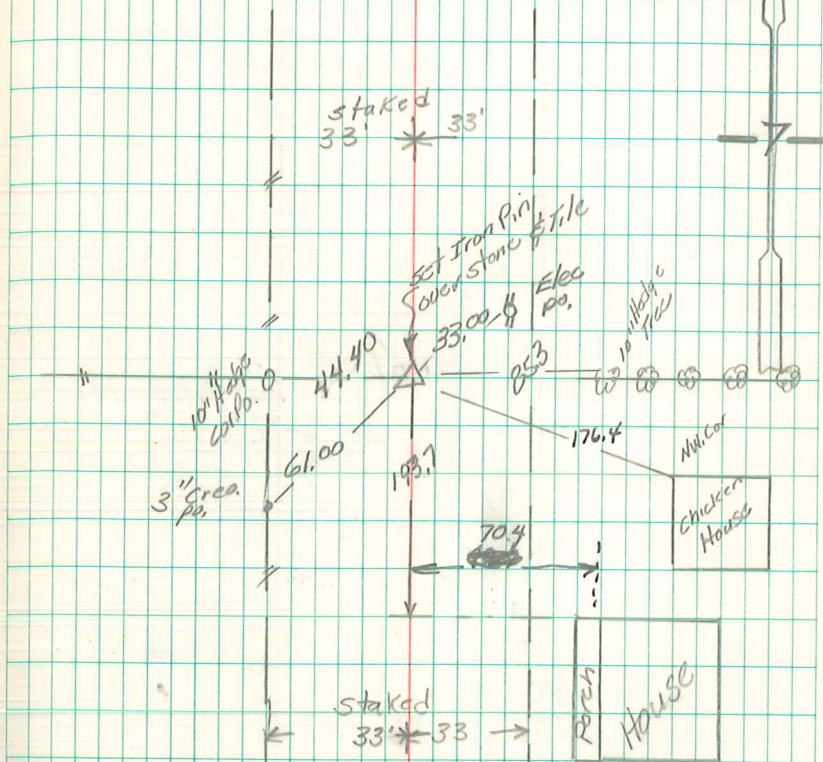

ctr sec 7-76-20

Set 9" iron spk
w/ cap # 5594
over CM

Abie Davis 2/28/00