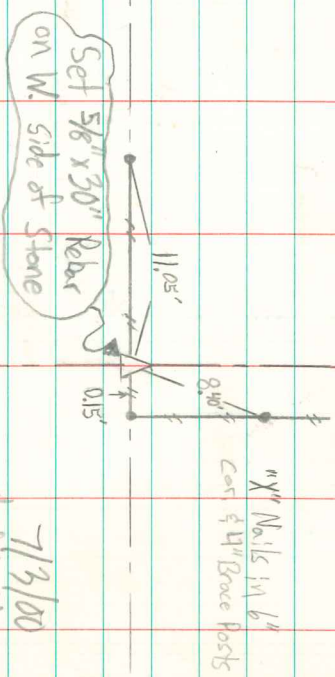

② SW cor SE-NE Sec 16-77-18

Find. 3" x 10" x 12" Square Limestone 4" Deep
on W. side of Center Post

7/3/00
Arvid Nygren