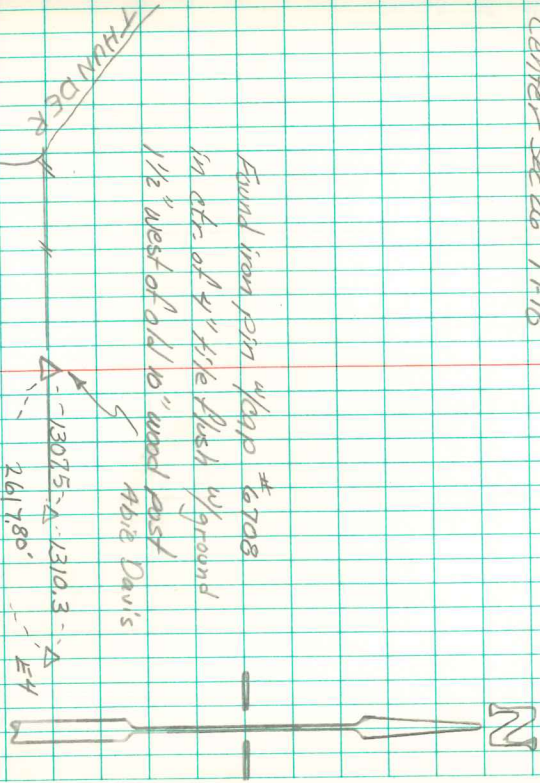

Center sec 26 77.18

Found iron pin w/ app # 6708  
 in ctr. of 4" fire flush w/ ground  
 1 1/2" west of old 10" wood post

Abie Davis

2617.80'

Revised 11/2/99