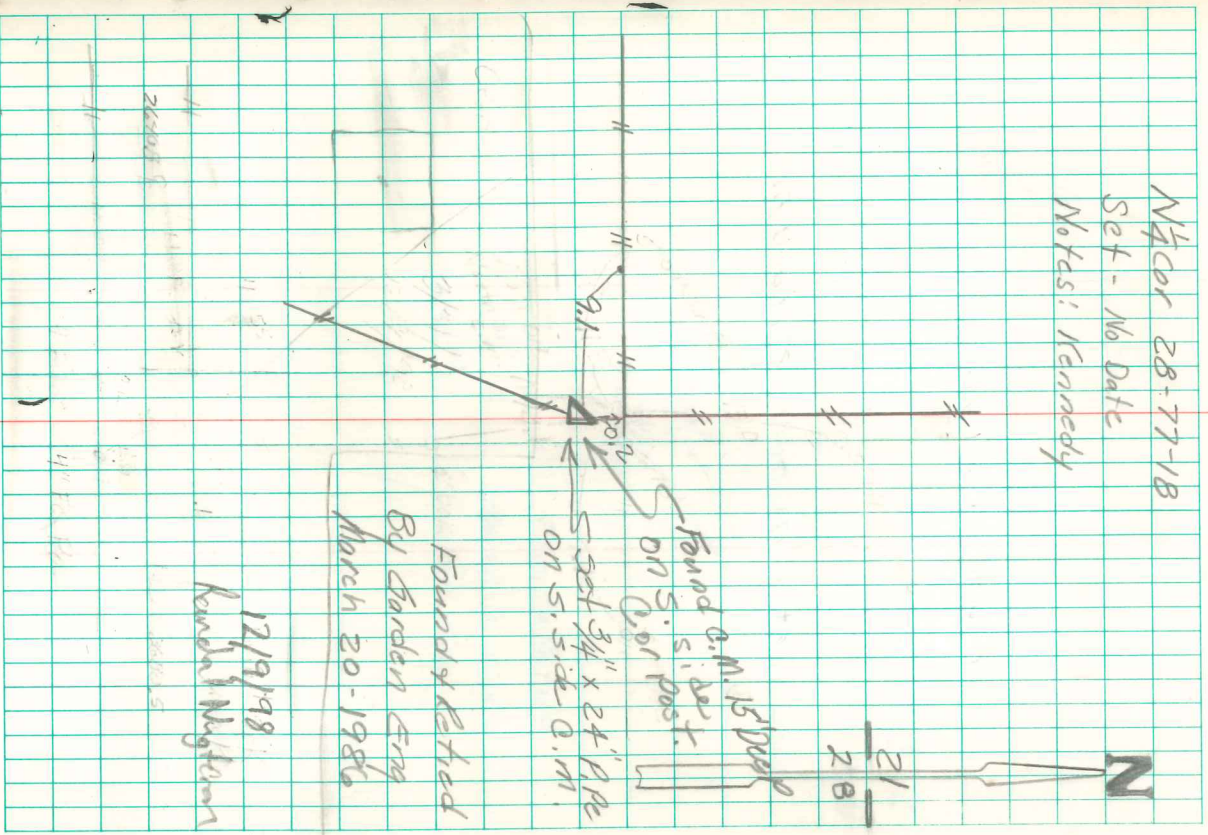

N4C01 28-77-1B
Set - No Date
Notes: Kennedy

Found 0.1 M 15' Deep
 DN S. side post.
 DN post
 Found & Killed
 By Gordon Eng
 March 20-1986

12/9/98
 Kenneth Mytman

Found Niger Head Rock
 20" x 12" x 6"

Set C.M. over Broken Bottles
 Put Rock on south side C.M.