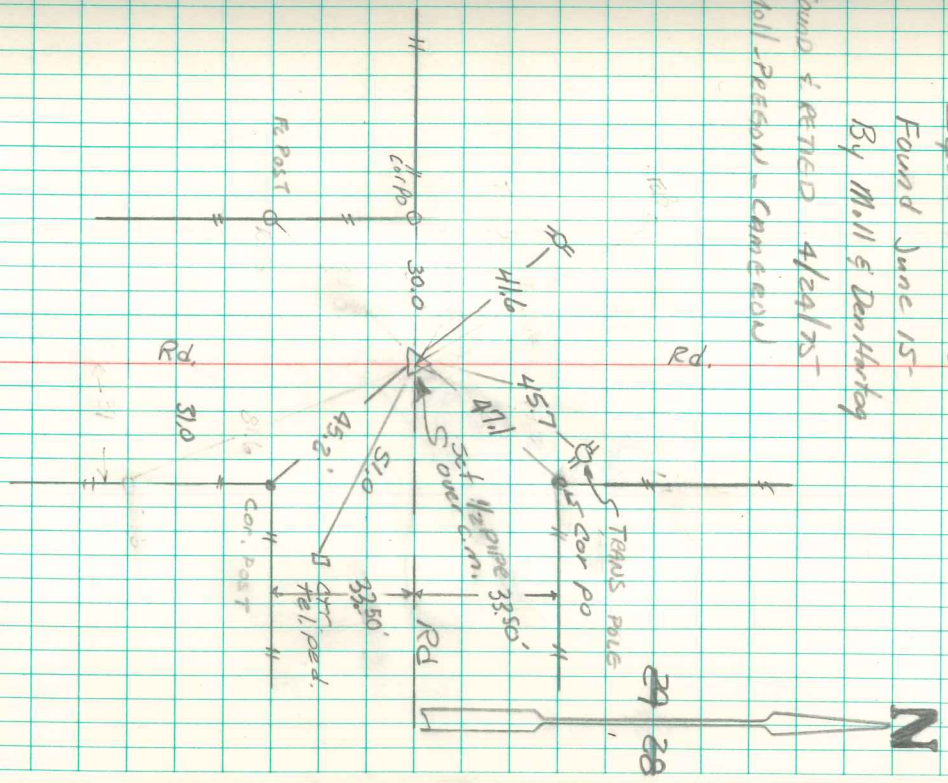

EXCOR 29-77-18

Found June 15

By M. H. & Ben Hartog

FOUND & RETRIEVED 4/29/75

MOLLUSK SHELL - CORNER

29 28

Retred 12/9/58
Kanda/Wyterren