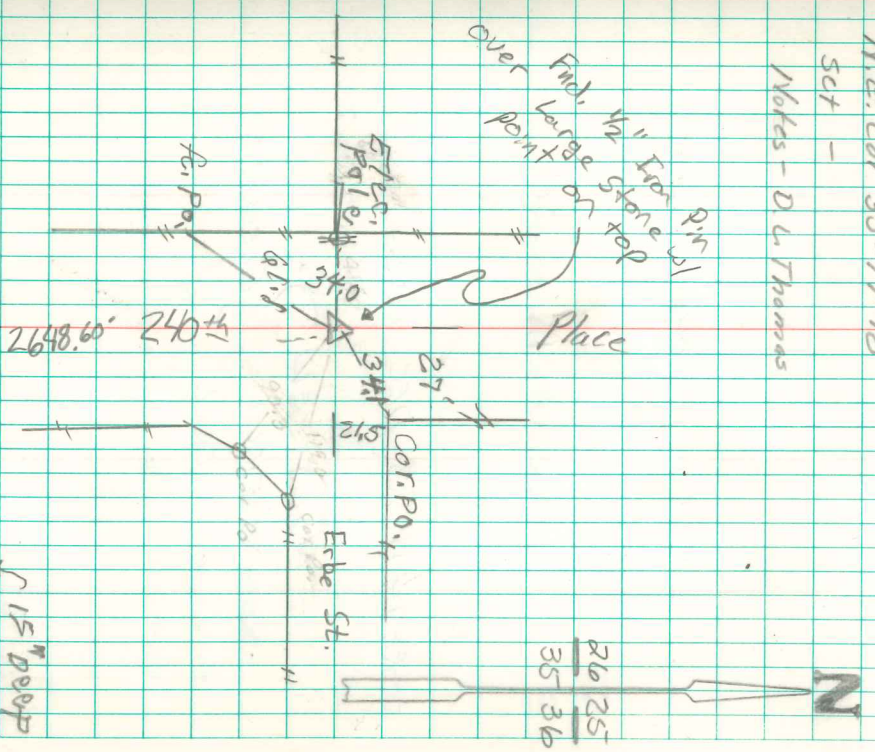

N.E. Cor 35-77-1B

Scf -  
Notes - D.L. Thomas

Found & Reeled  
3/6/06  
Able Davis

2648.60' 240±  
 Found 70' SPK w/flag  
 15' deep  
 over large rock  
 w/position on top  
 Set 1/2\"/>

~~FCV.~~