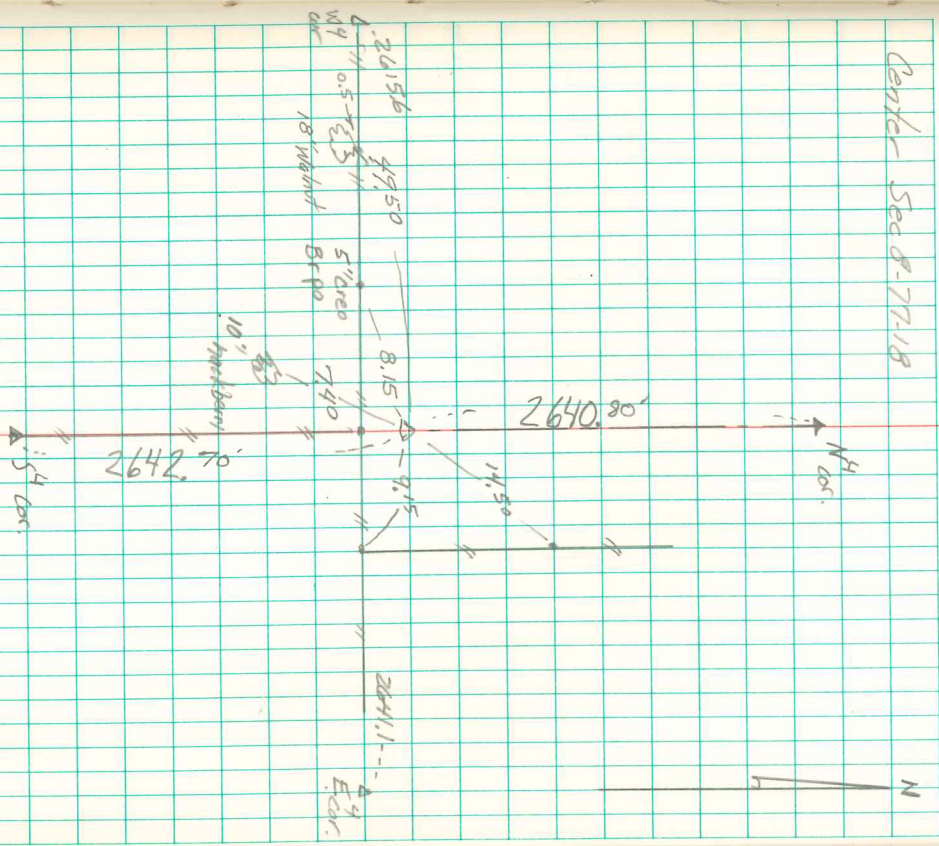

Center Sec 8-77-18

Found a "6" x "14" limestone,
 set 5/8" iron pin w/ cap # 5594
 on S. side of stone 0.15 N. of
 cor. post. 1/24/03 Abie Davis